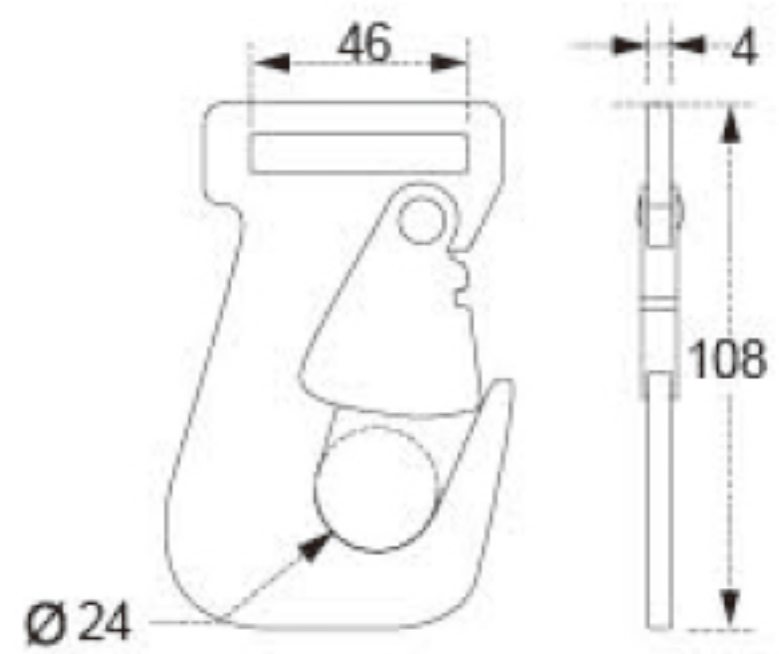

# TECHNICAL DRAWING

**Tower Industry**  
YOUR MANUFACTURING BASE IN CHINA

Sales@tower-machinery.com  
www.tower-machinery.com

TWFH29  
Flat Hook

SIZE: 1.5"

BS: 2727KG/6000LBS