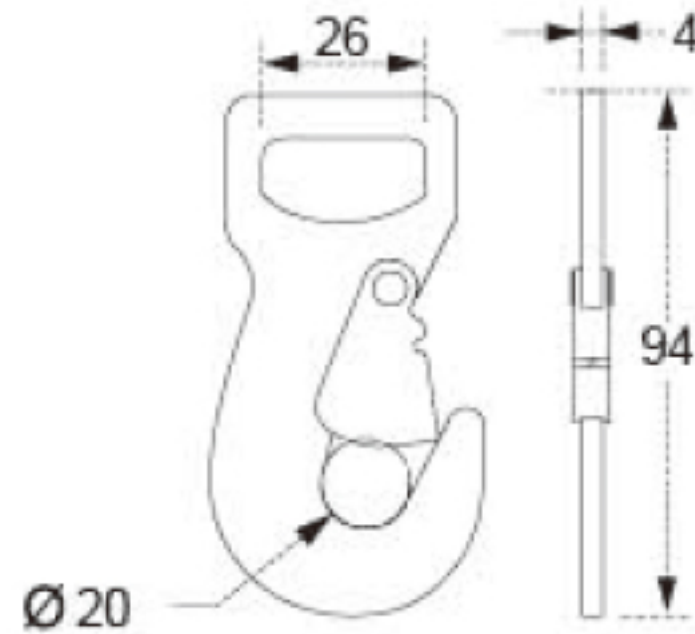

TECHNICAL DRAWING

Tower Industry
YOUR MANUFACTURING BASE IN CHINA

Sales@tower-machinery.com
www.tower-machinery.com

TWFH28
Flat Hook

SIZE: 1"

BS: 1500KG/3300LBS