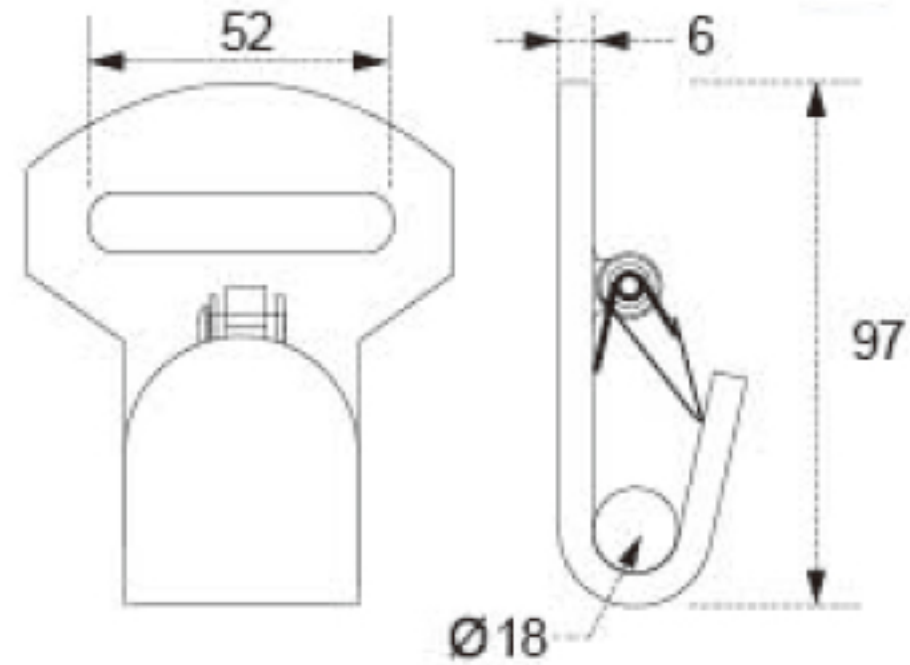

TECHNICAL DRAWING

Tower Industry
YOUR MANUFACTURING BASE IN CHINA

Sales@tower-machinery.com
www.tower-machinery.com

TWFH27
Flat Hook

SIZE: 2"

BS: 3500KG/7700LBS