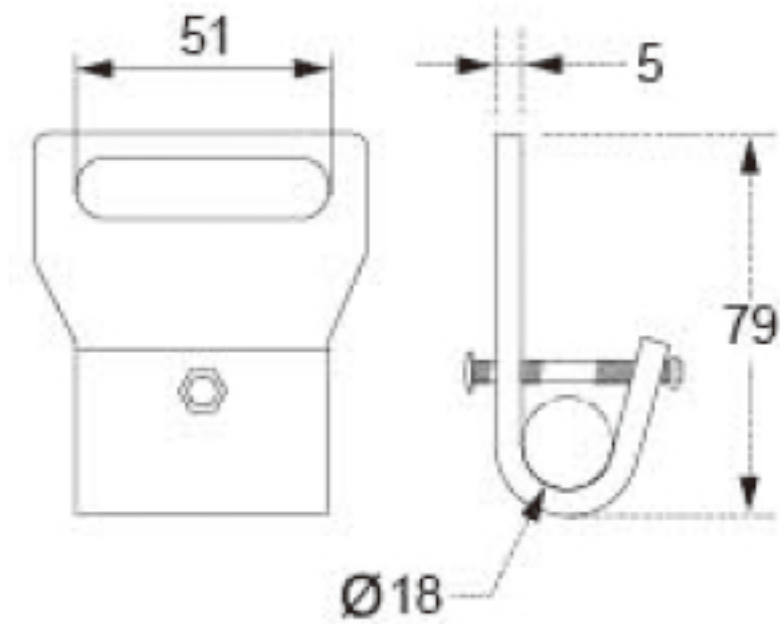

TECHNICAL DRAWING

Tower Industry
YOUR MANUFACTURING BASE IN CHINA

Sales@tower-machinery.com
www.tower-machinery.com

TWFH26
Flat Hook

SIZE: 2"
BS: 2000KG/4400LBS