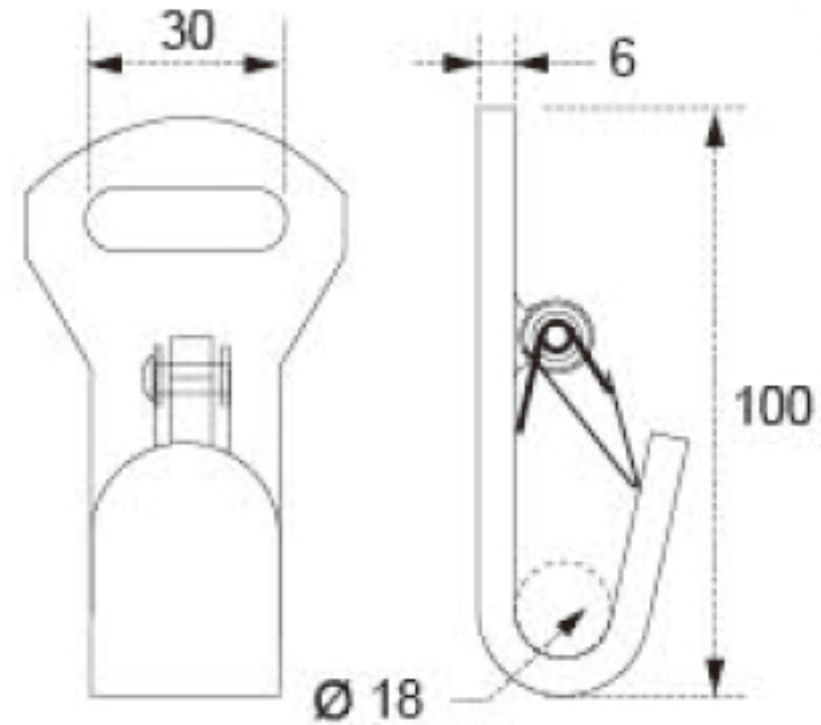

TECHNICAL DRAWING

Tower Industry
YOUR MANUFACTURING BASE IN CHINA

Sales@tower-machinery.com
www.tower-machinery.com

TWFH25
Flat Hook

SIZE: 1"

BS: 3000KG/6600LBS