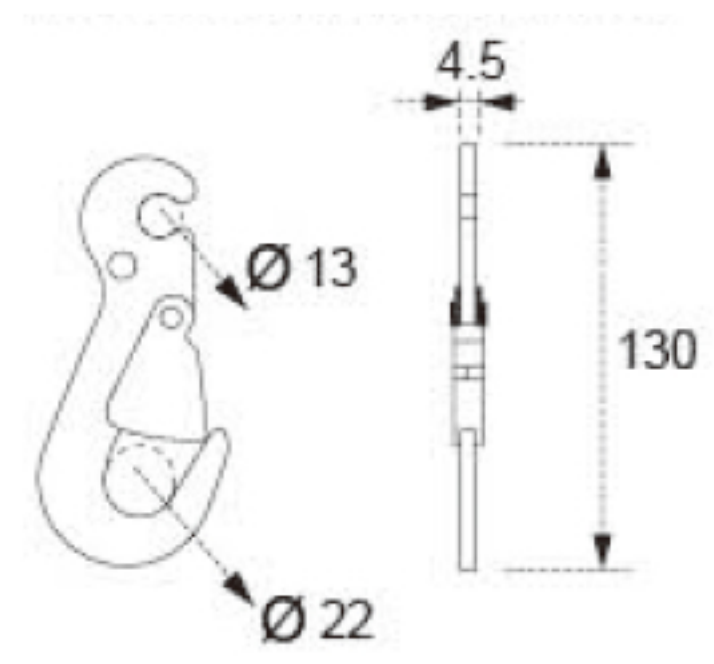

TECHNICAL DRAWING

Tower Industry
YOUR MANUFACTURING BASE IN CHINA

Sales@tower-machinery.com
www.tower-machinery.com

TWFH24
Flat Hook

SIZE: 2"

BS: 3000KG/6600LBS