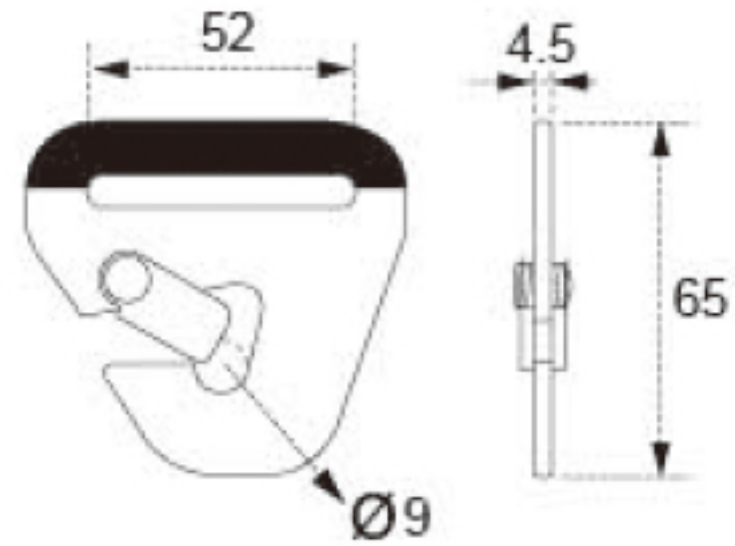

TECHNICAL DRAWING

Tower Industry
YOUR MANUFACTURING BASE IN CHINA

Sales@tower-machinery.com
www.tower-machinery.com

TWFH23
Flat Hook

SIZE: 2"

BS: 1000KG/2200LBS