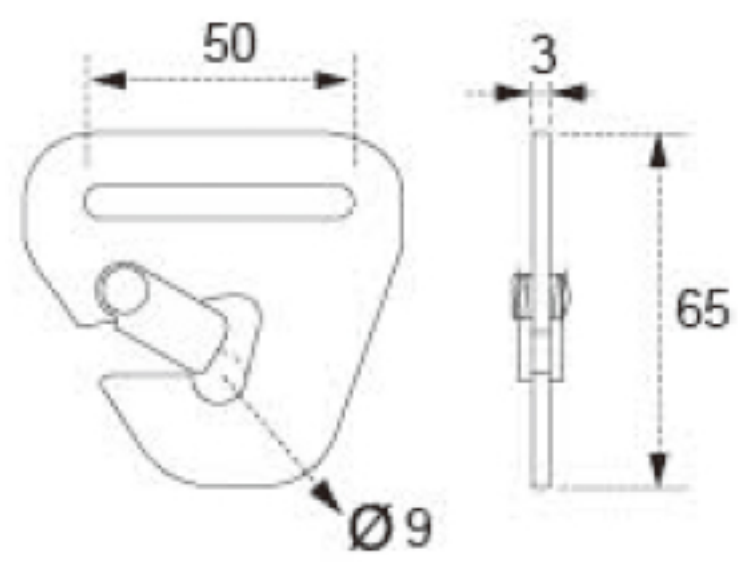

# TECHNICAL DRAWING

**Tower Industry**  
YOUR MANUFACTURING BASE IN CHINA

Sales@tower-machinery.com  
www.tower-machinery.com

TWFH22  
Flat Hook

SIZE: 2"  
BS: 800KG/1760LBS