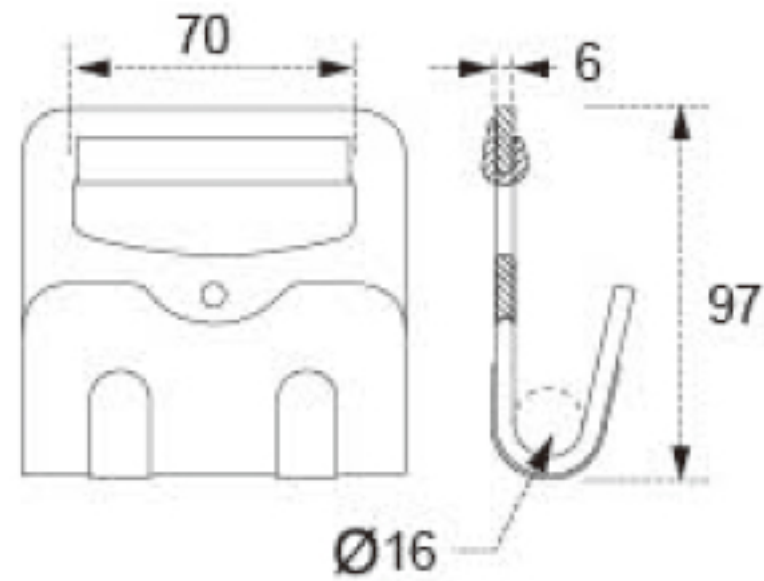

TECHNICAL DRAWING

Tower Industry
YOUR MANUFACTURING BASE IN CHINA

Sales@tower-machinery.com
www.tower-machinery.com

TWFH21
Flat Hook

SIZE: 4"

BS: 9000KG/19800LBS