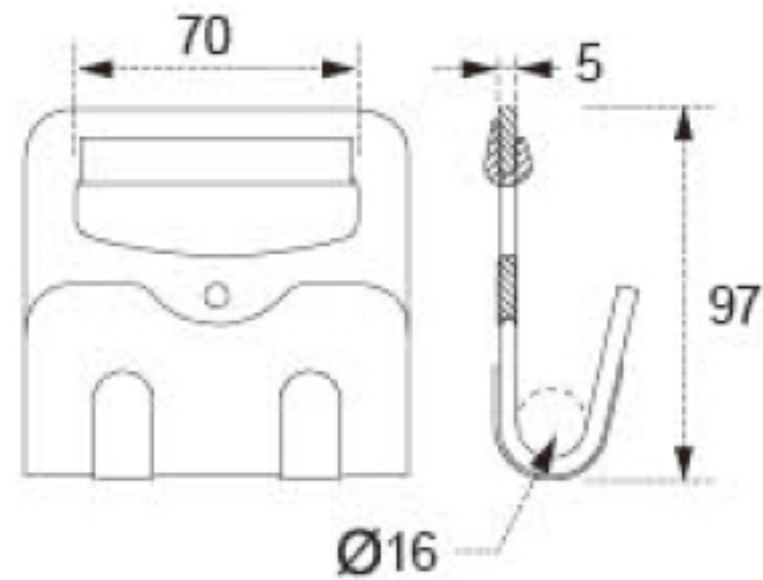

TECHNICAL DRAWING

Tower Industry
YOUR MANUFACTURING BASE IN CHINA

Sales@tower-machinery.com
www.tower-machinery.com

TWFH20
Flat Hook

SIZE: 3"

BS: 6800KG/15000LBS