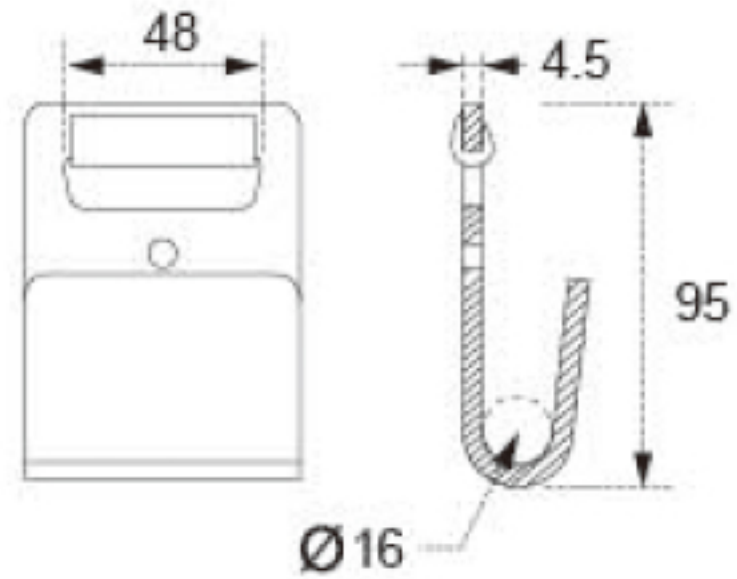

TECHNICAL DRAWING

Tower Industry
YOUR MANUFACTURING BASE IN CHINA

Sales@tower-machinery.com
www.tower-machinery.com

TWFH19
Flat Hook

SIZE: 2"

BS: 4540KG/10000LBS