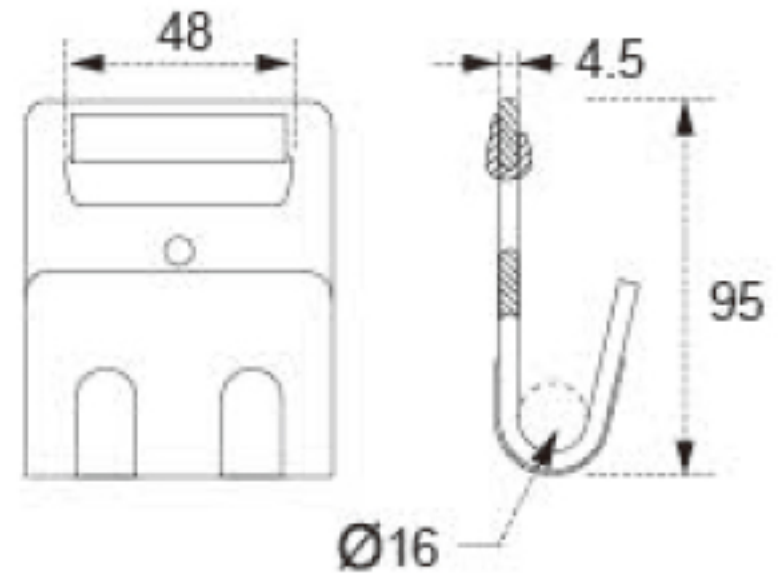

TECHNICAL DRAWING

Tower Industry
YOUR MANUFACTURING BASE IN CHINA

Sales@tower-machinery.com
www.tower-machinery.com

TWFH18
Flat Hook

SIZE: 2"

BS: 5000KG/11000LBS