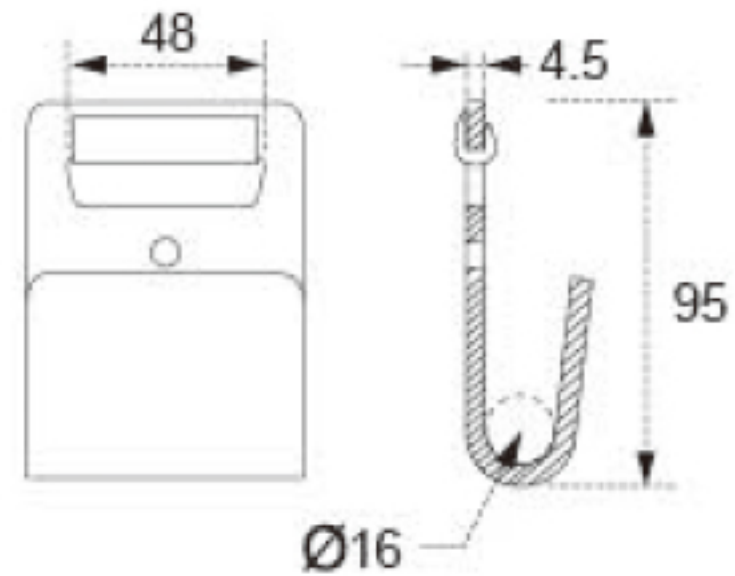

TECHNICAL DRAWING

Tower Industry
YOUR MANUFACTURING BASE IN CHINA

Sales@tower-machinery.com
www.tower-machinery.com

TWFH17
Flat Hook

SIZE: 2"

BS: 4540KG/10000LBS