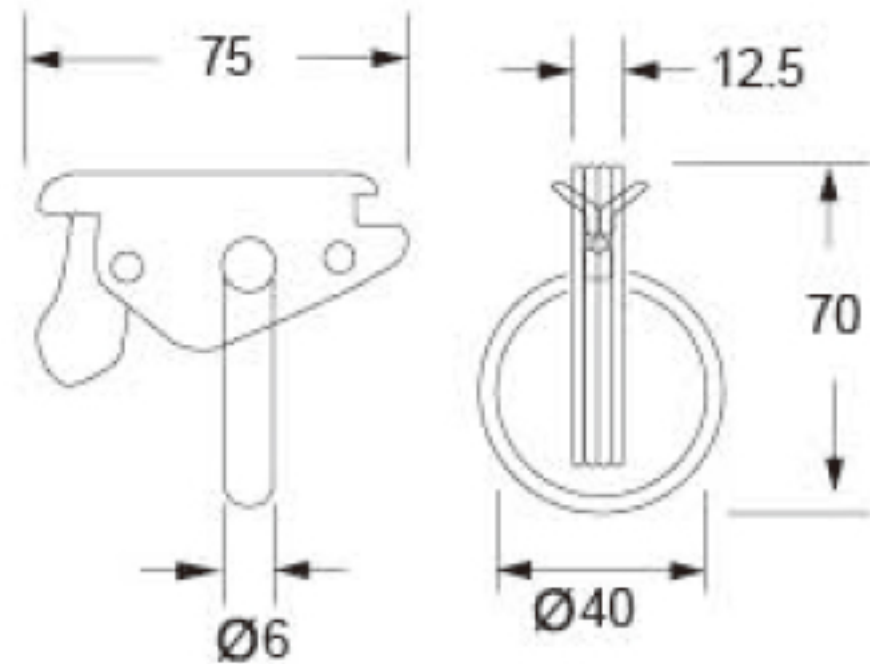

TECHNICAL DRAWING

Tower Industry
YOUR MANUFACTURING BASE IN CHINA

Sales@tower-machinery.com
www.tower-machinery.com

TWEH09
E Tracking Fitting

SIZE:2"
BS: 2727KG/6000LBS