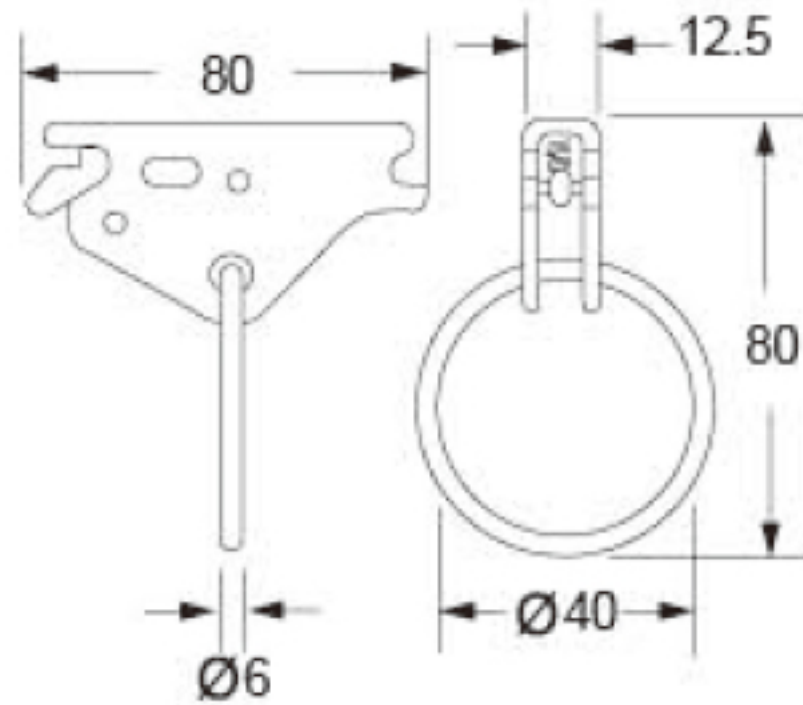

TECHNICAL DRAWING

Tower Industry
YOUR MANUFACTURING BASE IN CHINA

Sales@tower-machinery.com
www.tower-machinery.com

TWEH07
E Tracking Fitting

SIZE:2"
BS: 1864KG/4100LBS