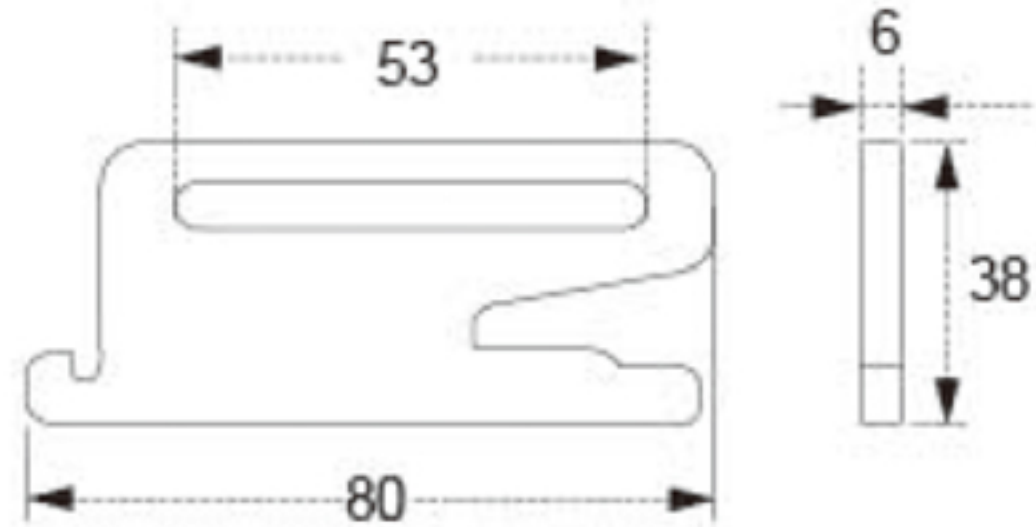

# TECHNICAL DRAWING

**Tower Industry**  
YOUR MANUFACTURING BASE IN CHINA

Sales@tower-machinery.com  
www.tower-machinery.com

TWEH05  
E Tracking Fitting

SIZE:2"  
BS: 1500KG/3300LBS