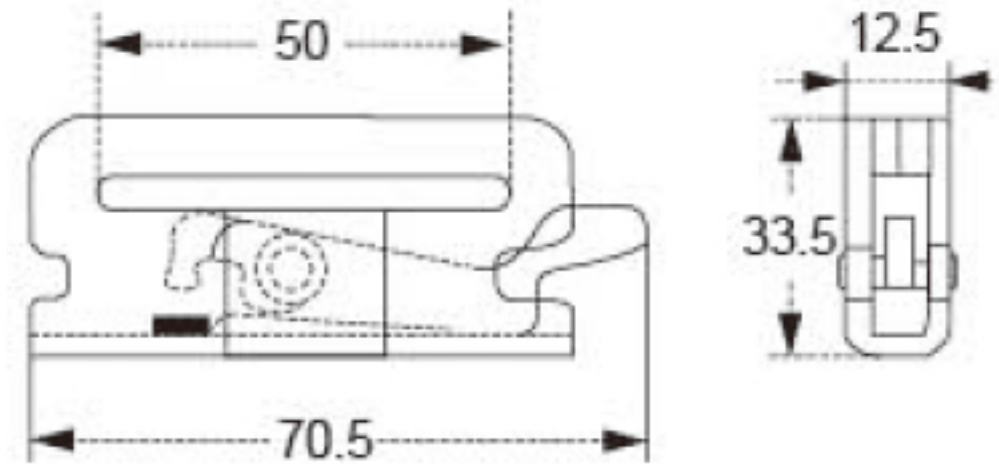

TECHNICAL DRAWING

Tower Industry

YOUR MANUFACTURING BASE IN CHINA

Sales@tower-machinery.com

www.tower-machinery.com

TWEH04

E Tracking Fitting

SIZE:2"

BS: 2000KG/4400LBS