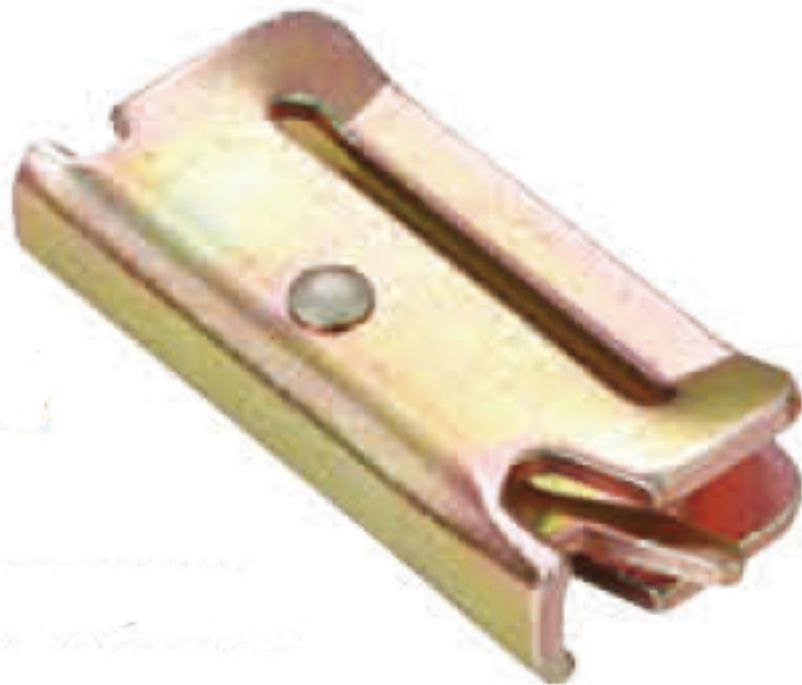

TECHNICAL DRAWING

Tower Industry

YOUR MANUFACTURING BASE IN CHINA

Sales@tower-machinery.com

www.tower-machinery.com

TWEH04

E Tracking Fitting

SIZE:2"

BS: 2000KG/4400LBS