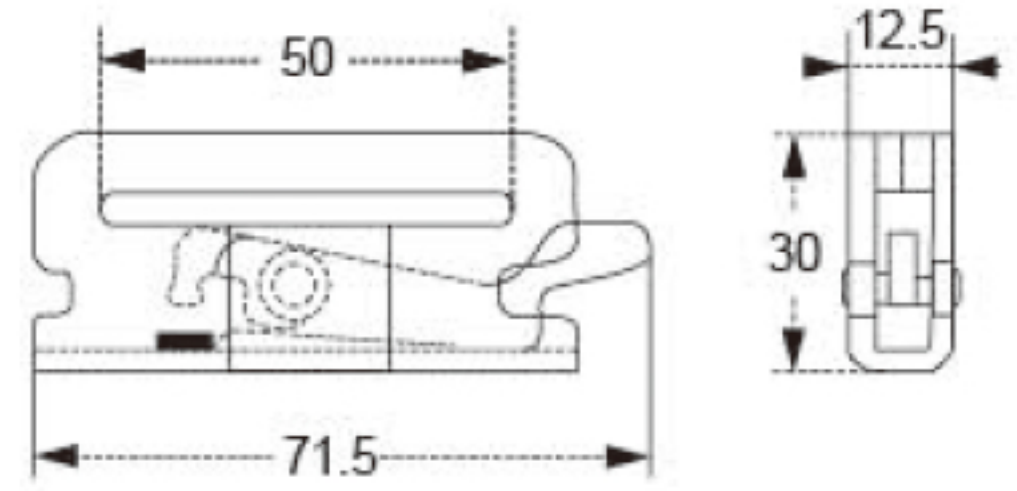

# TECHNICAL DRAWING

**Tower Industry**  
YOUR MANUFACTURING BASE IN CHINA

Sales@tower-machinery.com  
www.tower-machinery.com

TWEH02  
E Tracking Fitting

SIZE:2"  
BS: 2000KG/4400LBS