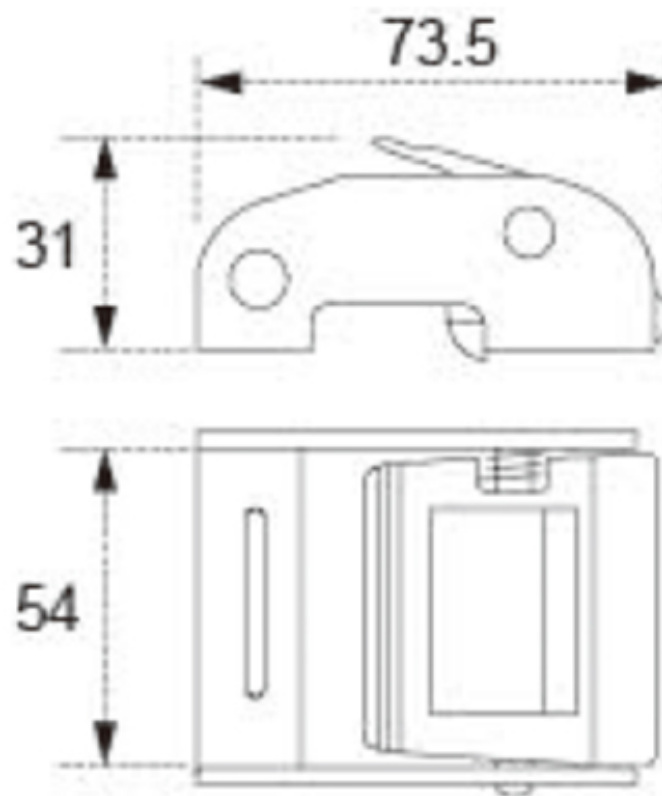

TECHNICAL DRAWING

Tower Industry
YOUR MANUFACTURING BASE IN CHINA

Sales@tower-machinery.com
www.tower-machinery.com

TWCB33
Cam Buckle

Size: 2"

BS: 1300 KG/2860 LBS

N/W: 250G