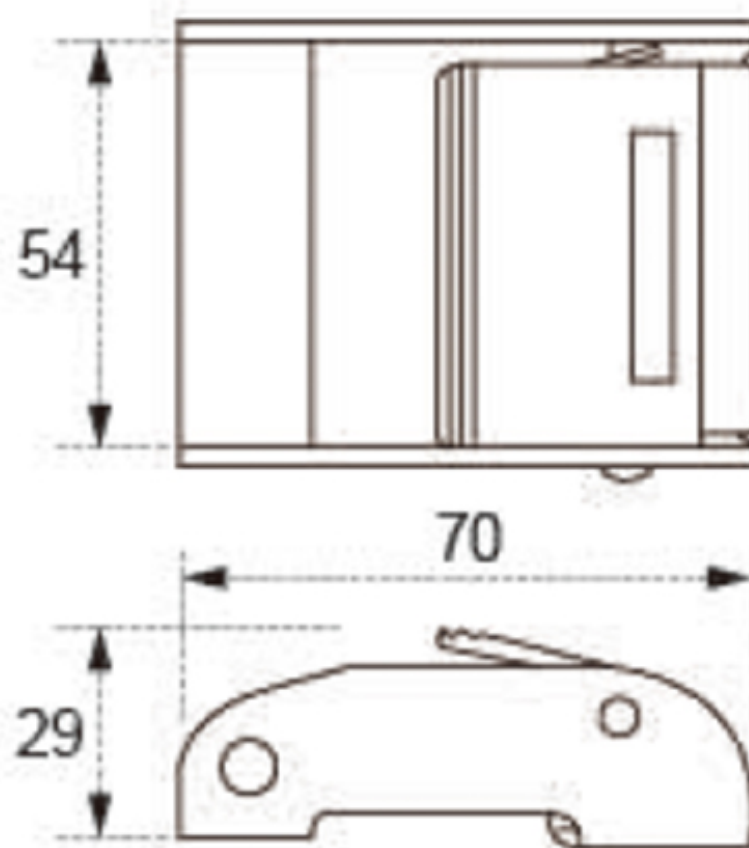

TECHNICAL DRAWING

Tower Industry
YOUR MANUFACTURING BASE IN CHINA

Sales@tower-machinery.com
www.tower-machinery.com

TWCB32
Cam Buckle

Size: 2"

BS: 1100 KG/2200 LBS

N/W: 245G