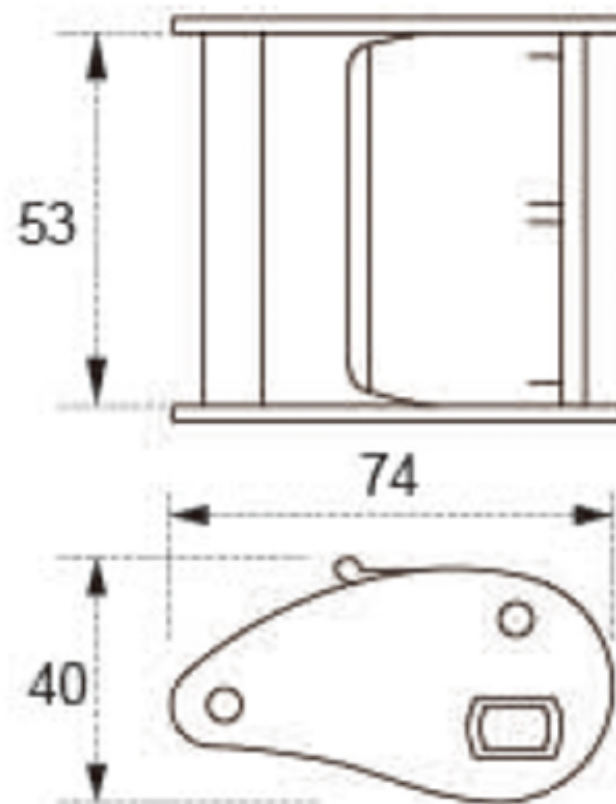

TECHNICAL DRAWING

Tower Industry
YOUR MANUFACTURING BASE IN CHINA

Sales@tower-machinery.com
www.tower-machinery.com

TWCB31
Cam Buckle

Size: 2"

BS: 2500 KG/5500 LBS

N/W: 300G