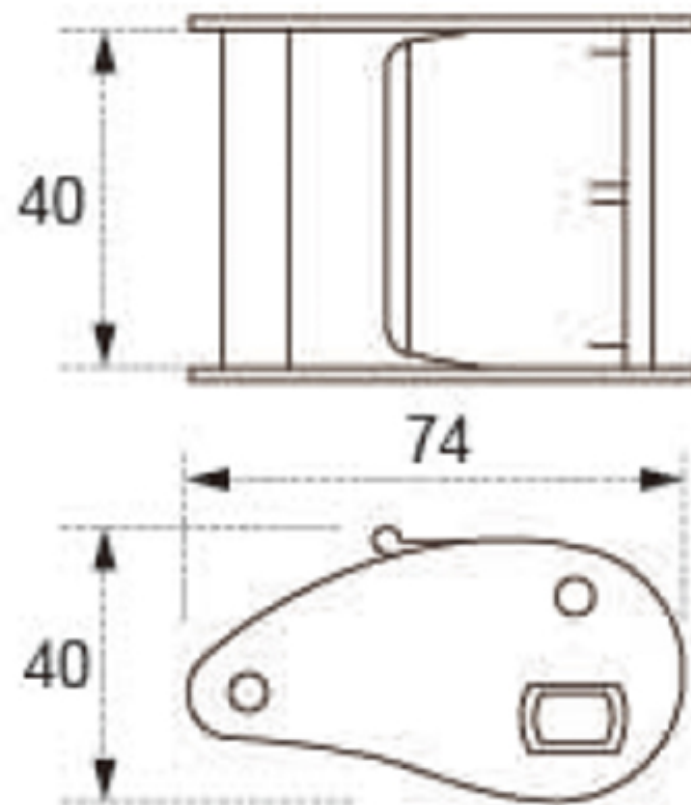

TECHNICAL DRAWING

Tower Industry
YOUR MANUFACTURING BASE IN CHINA

Sales@tower-machinery.com
www.tower-machinery.com

TWCB30
Cam Buckle

Size: 1-1/2"

BS: 1200 KG/2640 LBS

N/W: 240G