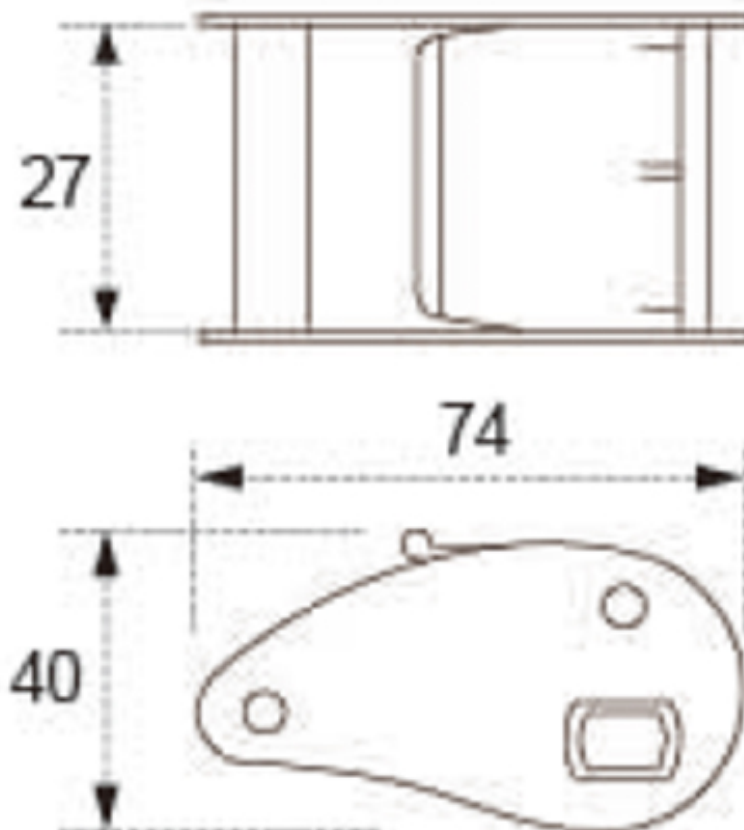

TECHNICAL DRAWING

Tower Industry
YOUR MANUFACTURING BASE IN CHINA

Sales@tower-machinery.com
www.tower-machinery.com

TWCB29
Cam Buckle

Size: 1"

BS: 1130 KG/2490 LBS

N/W: 200G