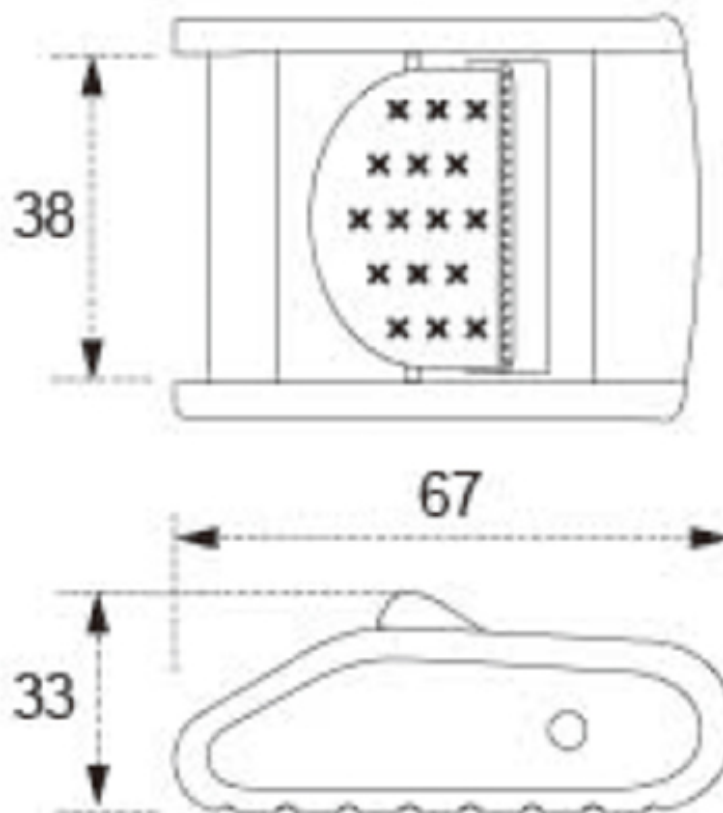

TECHNICAL DRAWING

Tower Industry
YOUR MANUFACTURING BASE IN CHINA

Sales@tower-machinery.com
www.tower-machinery.com

TWCB28
Cam Buckle

Size: 1-1/2"

BS: 800 KG/1760 LBS

N/W: 140G