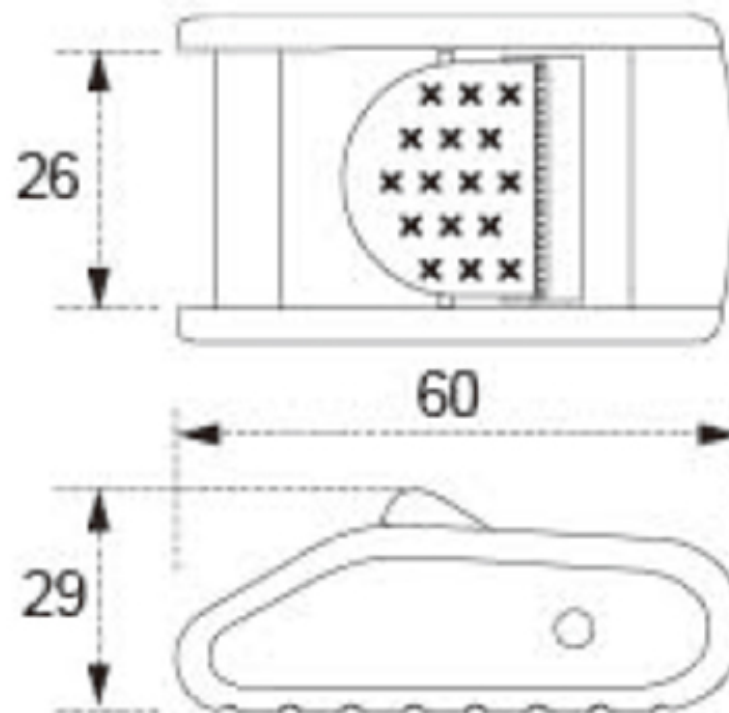

TECHNICAL DRAWING

Tower Industry
YOUR MANUFACTURING BASE IN CHINA

Sales@tower-machinery.com
www.tower-machinery.com

TWCB27
Cam Buckle

Size: 1"

BS: 500 KG/1100 LBS

N/W: 70G