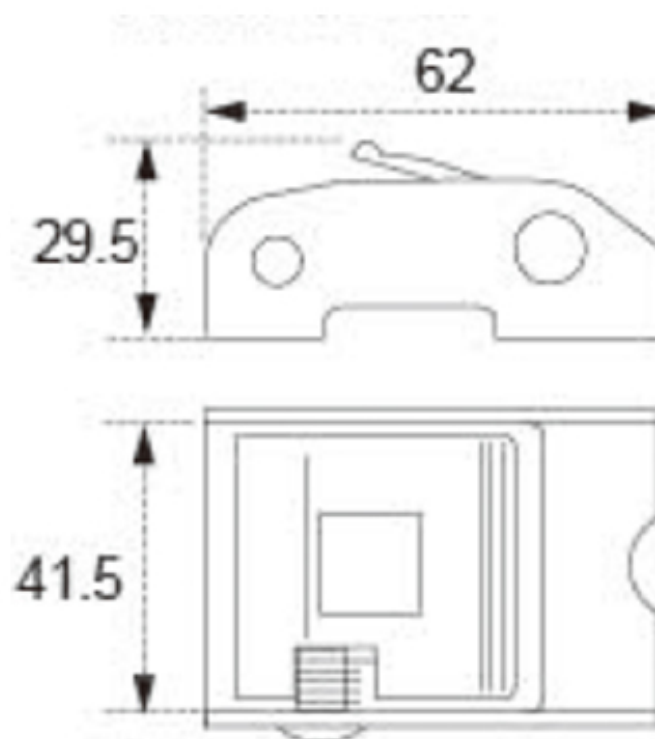

TECHNICAL DRAWING

Tower Industry
YOUR MANUFACTURING BASE IN CHINA

Sales@tower-machinery.com
www.tower-machinery.com

TWCB26
Cam Buckle

Size: 1-1/2"

BS: 700 KG/1540 LBS

N/W: 150G