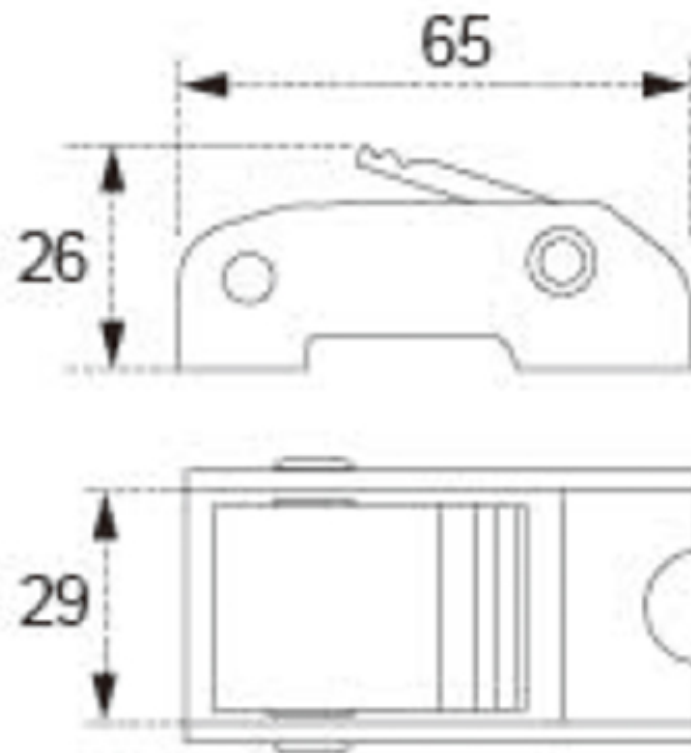

TECHNICAL DRAWING

Tower Industry
YOUR MANUFACTURING BASE IN CHINA

Sales@tower-machinery.com
www.tower-machinery.com

TWCB25
Cam Buckle

Size: 1"

BS: 700 KG/1540 LBS

N/W: 120G