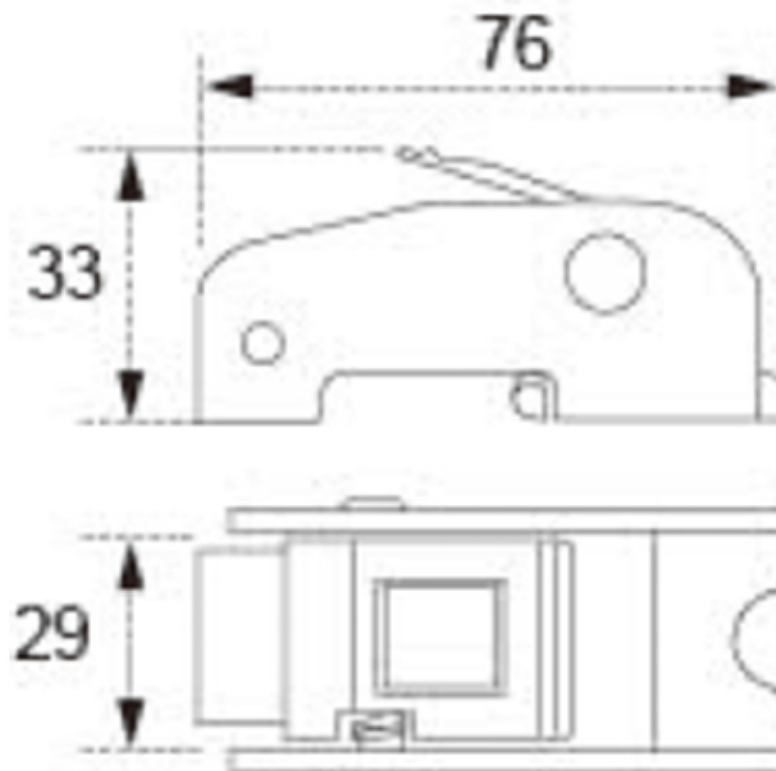

TECHNICAL DRAWING

Tower Industry
YOUR MANUFACTURING BASE IN CHINA

Sales@tower-machinery.com
www.tower-machinery.com

TWCB24
Cam Buckle

Size: 1"

BS: 800 KG/1760 LBS

NW: 172G