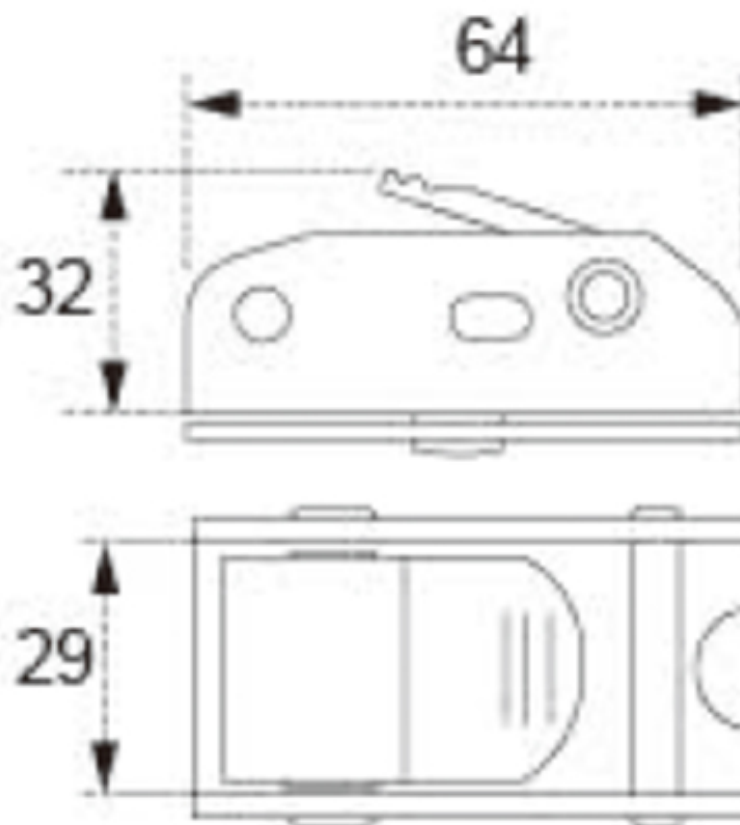

TECHNICAL DRAWING

Tower Industry
YOUR MANUFACTURING BASE IN CHINA

Sales@tower-machinery.com
www.tower-machinery.com

TWCB23
Cam Buckle

Size: 1"

BS: 700 KG/1540 LBS

N/W: 185G