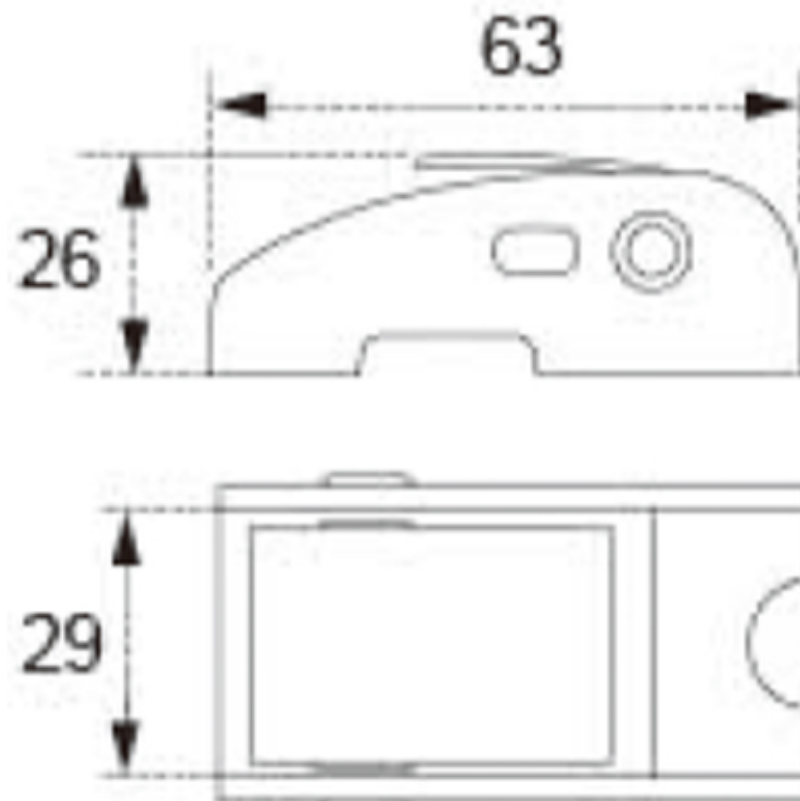

TECHNICAL DRAWING

Tower Industry
YOUR MANUFACTURING BASE IN CHINA

Sales@tower-machinery.com
www.tower-machinery.com

TWCB22
Cam Buckle

Size: 1"

BS: 600 KG/1320 LBS

N/W: 112G