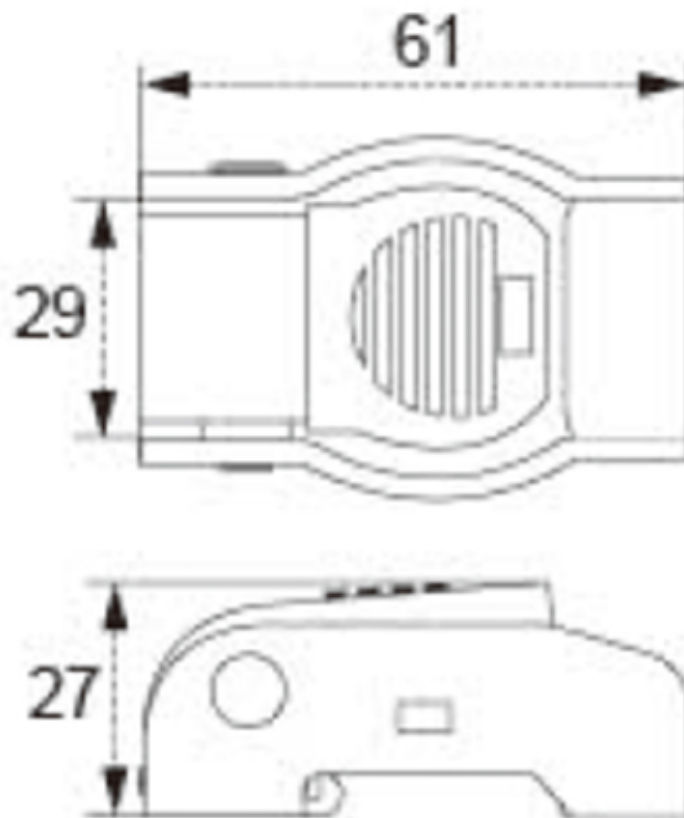

TECHNICAL DRAWING

Tower Industry
YOUR MANUFACTURING BASE IN CHINA

Sales@tower-machinery.com
www.tower-machinery.com

TWCB21
Cam Buckle

Size: 1"

BS: 680 KG/1500 LBS

N/W: 140G