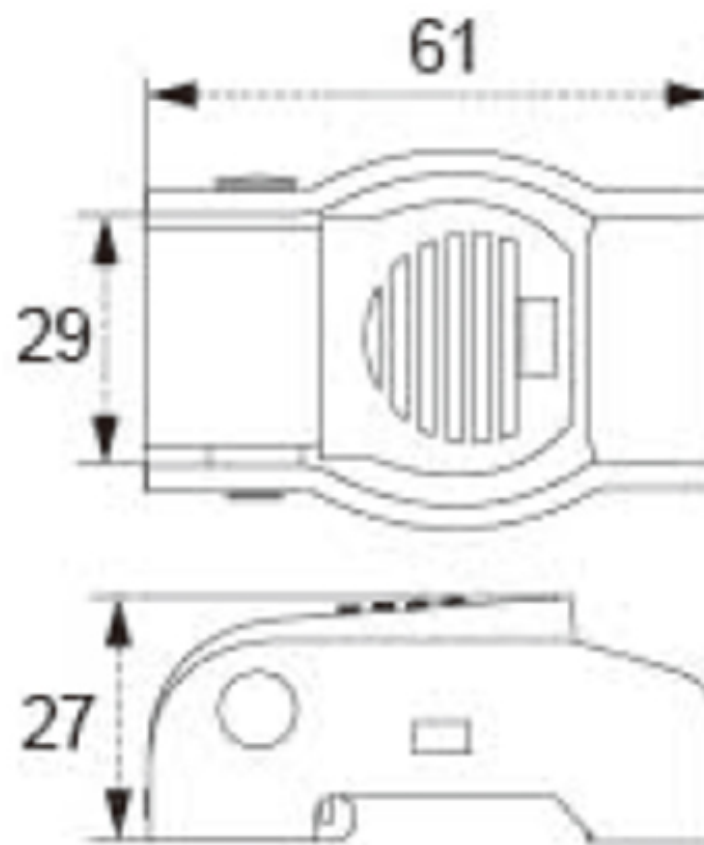

# TECHNICAL DRAWING

**Tower Industry**  
YOUR MANUFACTURING BASE IN CHINA

Sales@tower-machinery.com  
www.tower-machinery.com

TWCB20  
Cam Buckle

Size: 1-1/2"

BS: 680 KG/1500 LBS

N/W: 136G