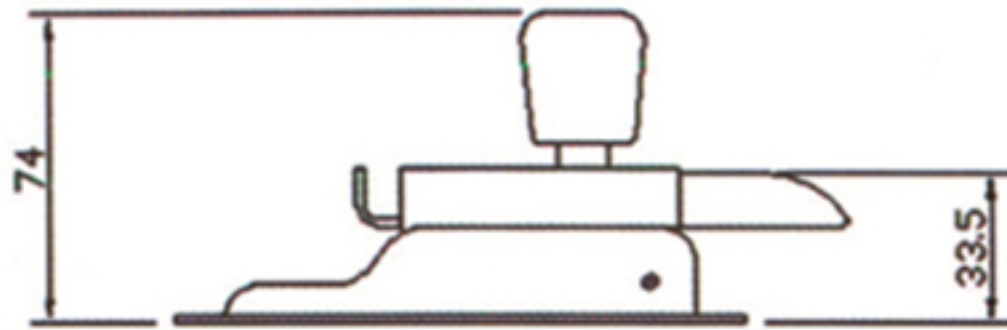

# TECHNICAL DRAWING

**Tower Industry**  
YOUR MANUFACTURING BASE IN CHINA

Sales@tower-machinery.com  
www.tower-machinery.com

TW-LP305  
TW-LP305S  
Paddle Lock

DIMENSIONS: 140mm x 90mm  
MATERIAL: Steel / Stainless steel  
FINISH: Zinc / No