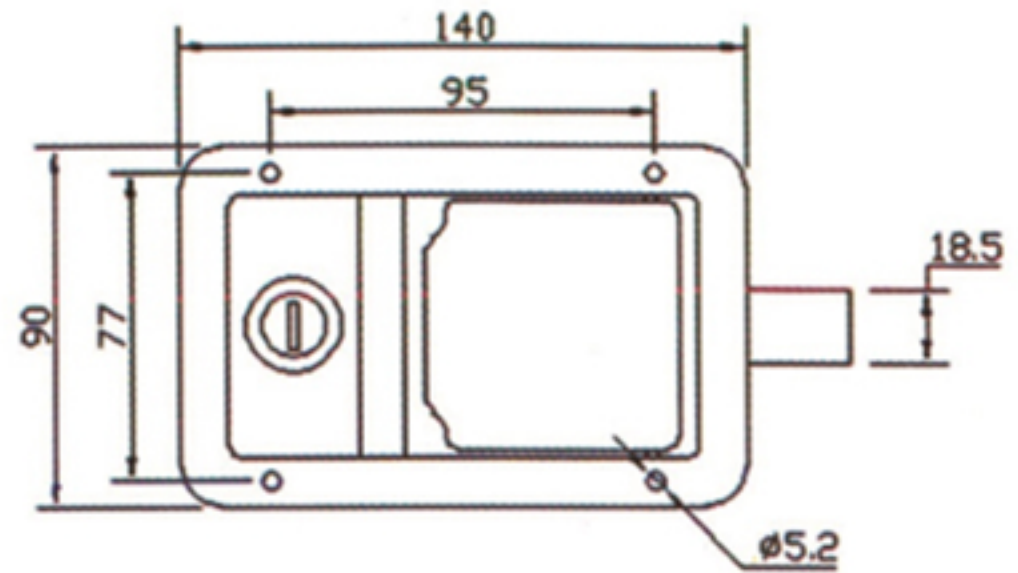

# TECHNICAL DRAWING

**Tower Industry**  
YOUR MANUFACTURING BASE IN CHINA

Sales@tower-machinery.com  
www.tower-machinery.com

TW-LP305  
TW-LP305S  
Paddle Lock

DIMENSIONS: 140mm x 90mm  
MATERIAL: Steel / Stainless steel  
FINISH: Zinc / No