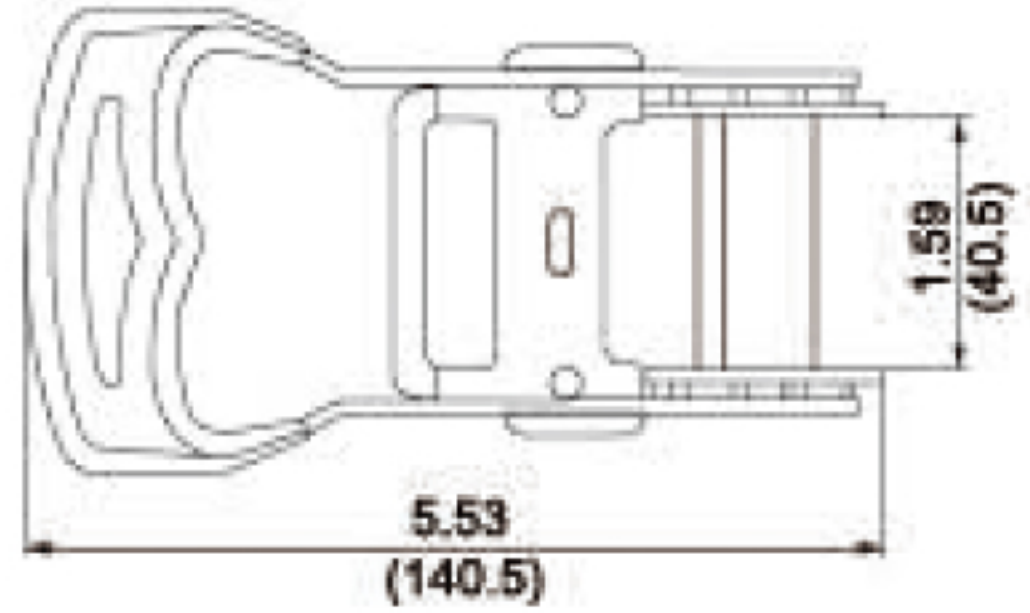

TECHNICAL DRAWING

Tower Industry

YOUR MANUFACTURING BASE IN CHINA

Sales@tower-machinery.com

www.tower-machinery.com

TWRB2304

Ratchet Buckle

DESCRIPTION: 1-1/2" Wide

BS: 2000kgs/4400lbs