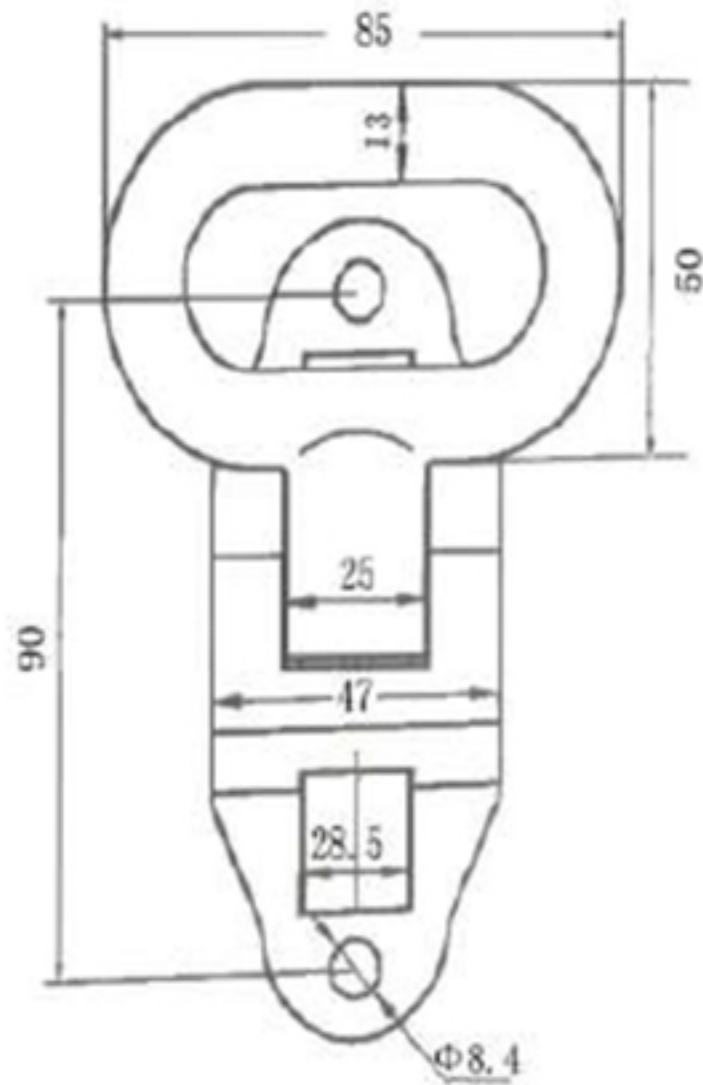

# TECHNICAL DRAWING

**Tower Industry**  
YOUR MANUFACTURING BASE IN CHINA

Sales@tower-machinery.com  
www.tower-machinery.com

TWFS103S

Folding Foot Step

DIMENSIONS: 85mm x 50mm

MATERIAL: Stainless steel

FINISH: Polished