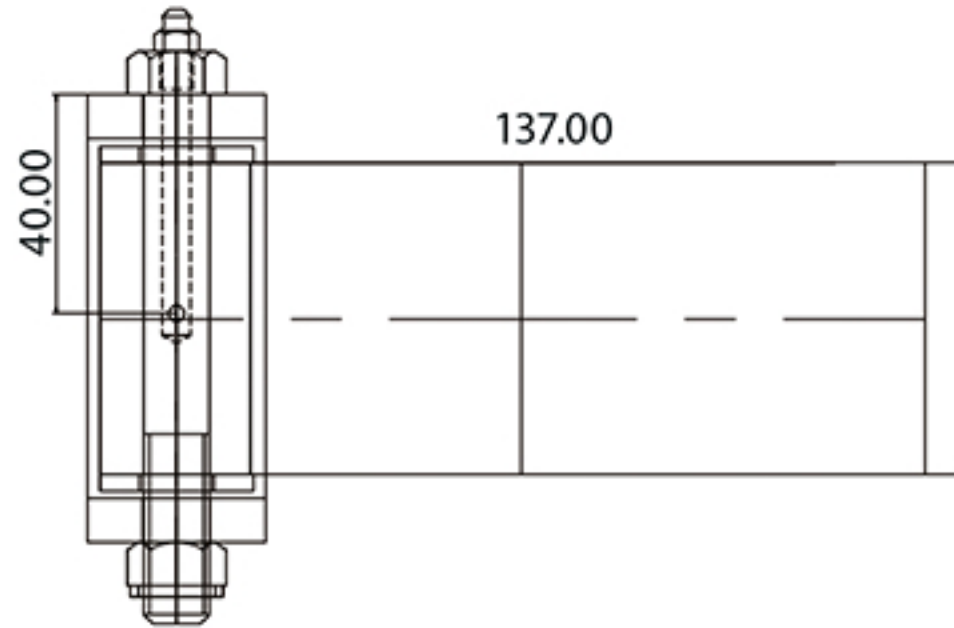

# TECHNICAL DRAWING

**Tower Industry**  
YOUR MANUFACTURING BASE IN CHINA

Sales@tower-machinery.com  
www.tower-machinery.com

TW-TDH102

Dump Hinge

DIMENSIONS:

MATERIAL: Steel

FINISH: No