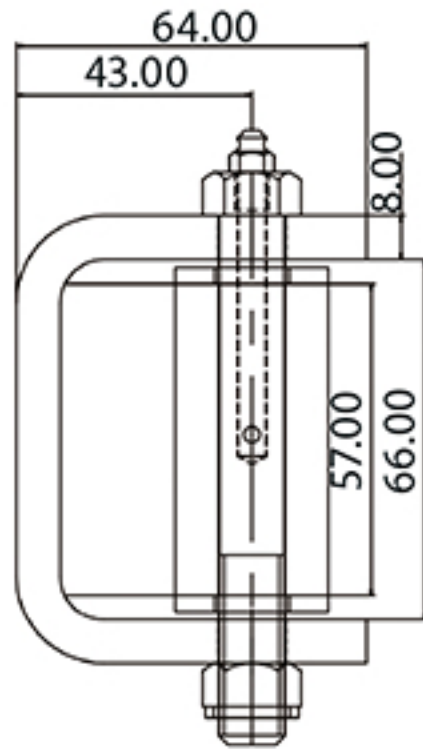

# TECHNICAL DRAWING

**Tower Industry**  
YOUR MANUFACTURING BASE IN CHINA

Sales@tower-machinery.com  
www.tower-machinery.com

TW-TDH102

Dump Hinge

DIMENSIONS:

MATERIAL: Steel

FINISH: No