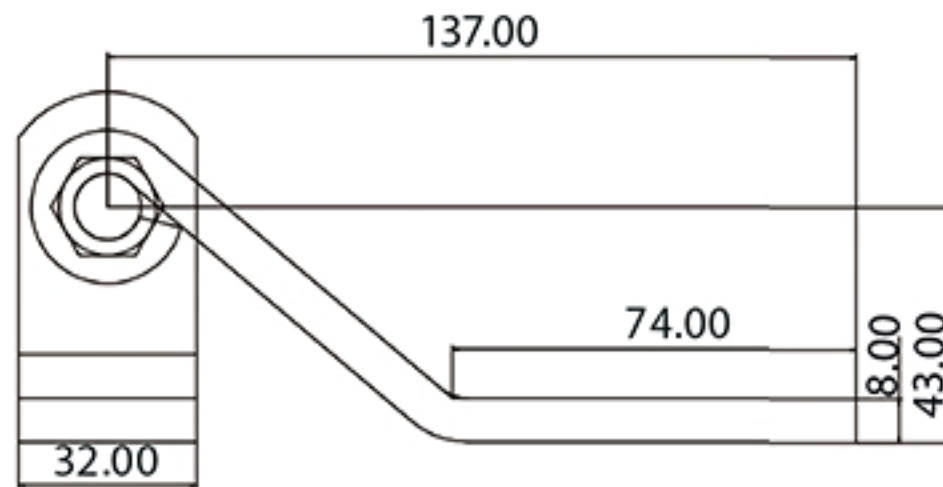

# TECHNICAL DRAWING

**Tower Industry**  
YOUR MANUFACTURING BASE IN CHINA

Sales@tower-machinery.com  
www.tower-machinery.com

TW-TDH102

Dump Hinge

DIMENSIONS:

MATERIAL: Steel

FINISH: No