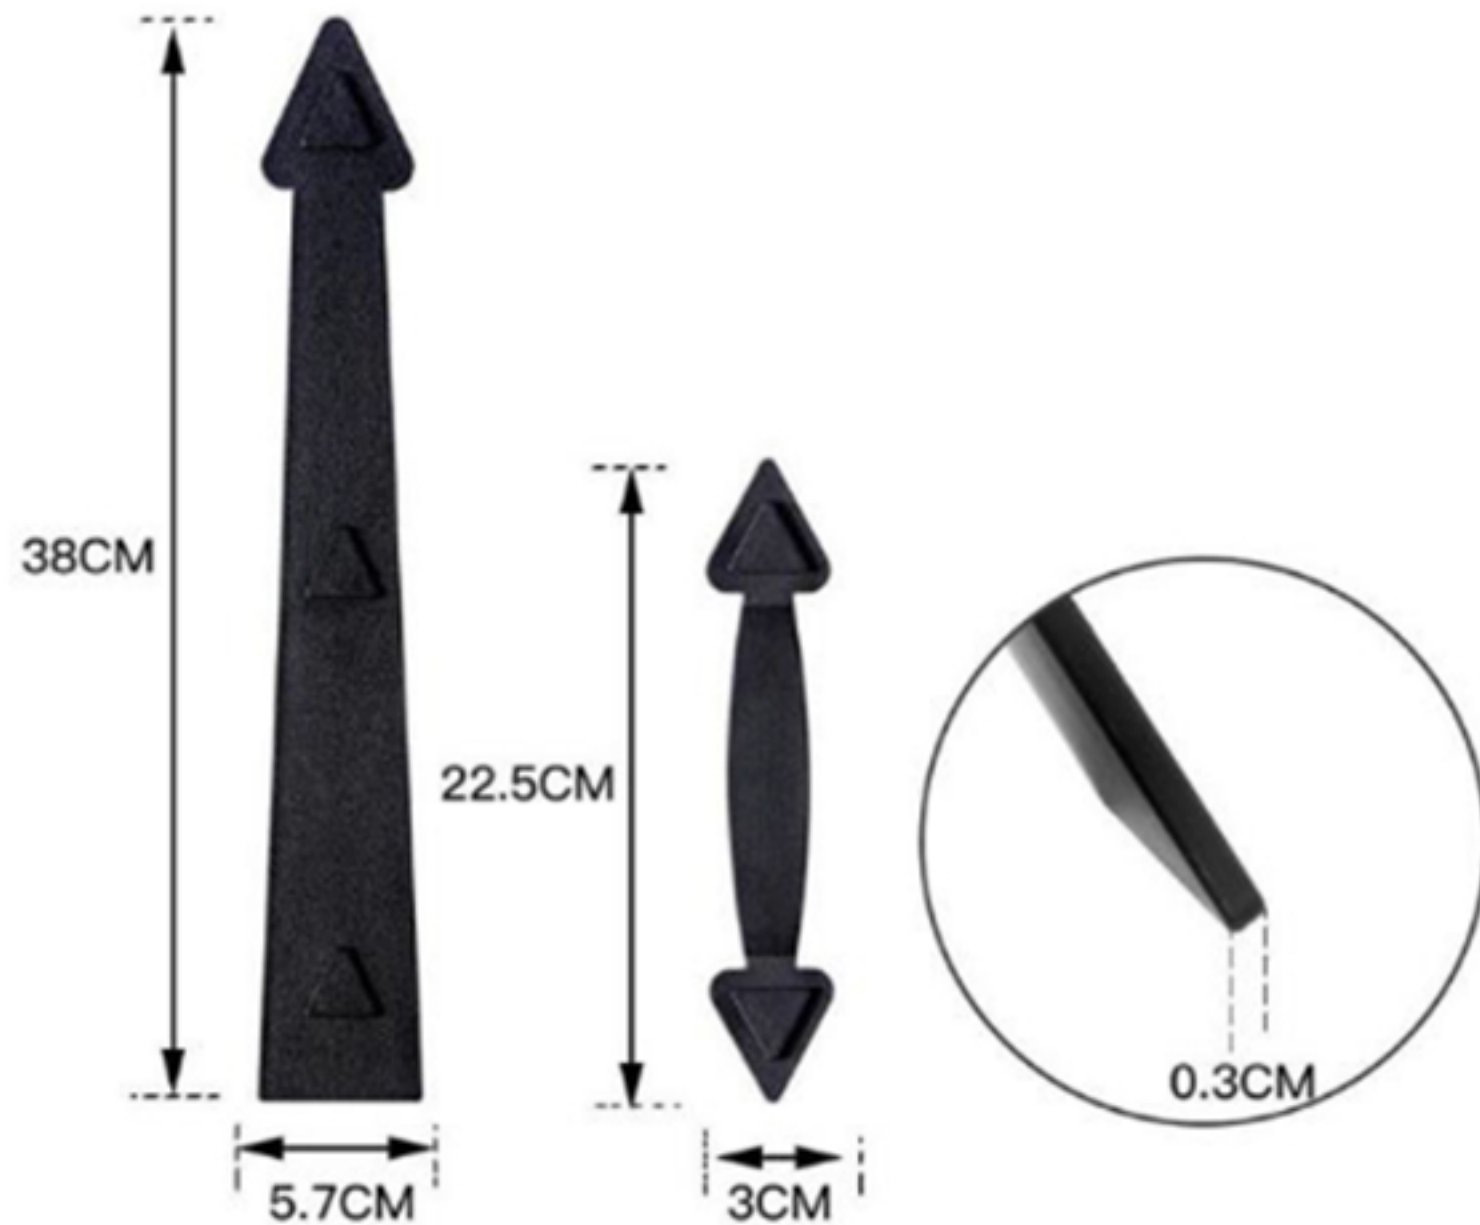

TECHNICAL DRAWING

Tower Industry
YOUR MANUFACTURING BASE IN CHINA

Sales@tower-machinery.com
www.tower-machinery.com

TWDGH3201
Decorative Strap Hinge

DIMENSIONS: 15"
MATERIAL: ABS
FINISH: No