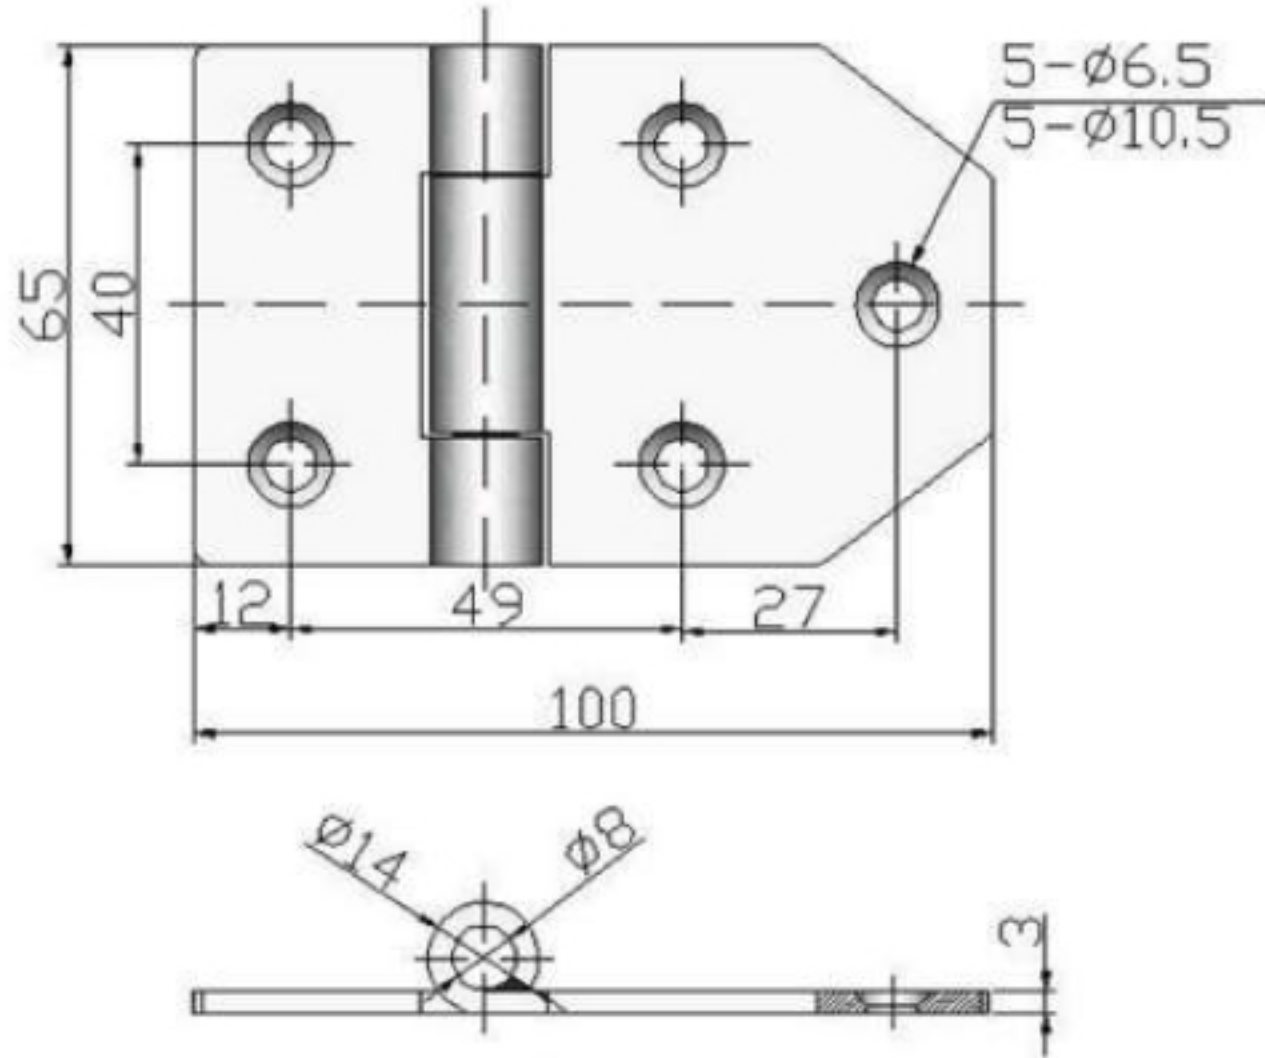

# TECHNICAL DRAWING

**Tower Industry**  
YOUR MANUFACTURING BASE IN CHINA

Sales@tower-machinery.com  
www.tower-machinery.com

TW-SH223  
TW-SH223S  
Strap Hinge

DIMENSIONS: 100mm

MATERIAL: Steel / Stainless steel