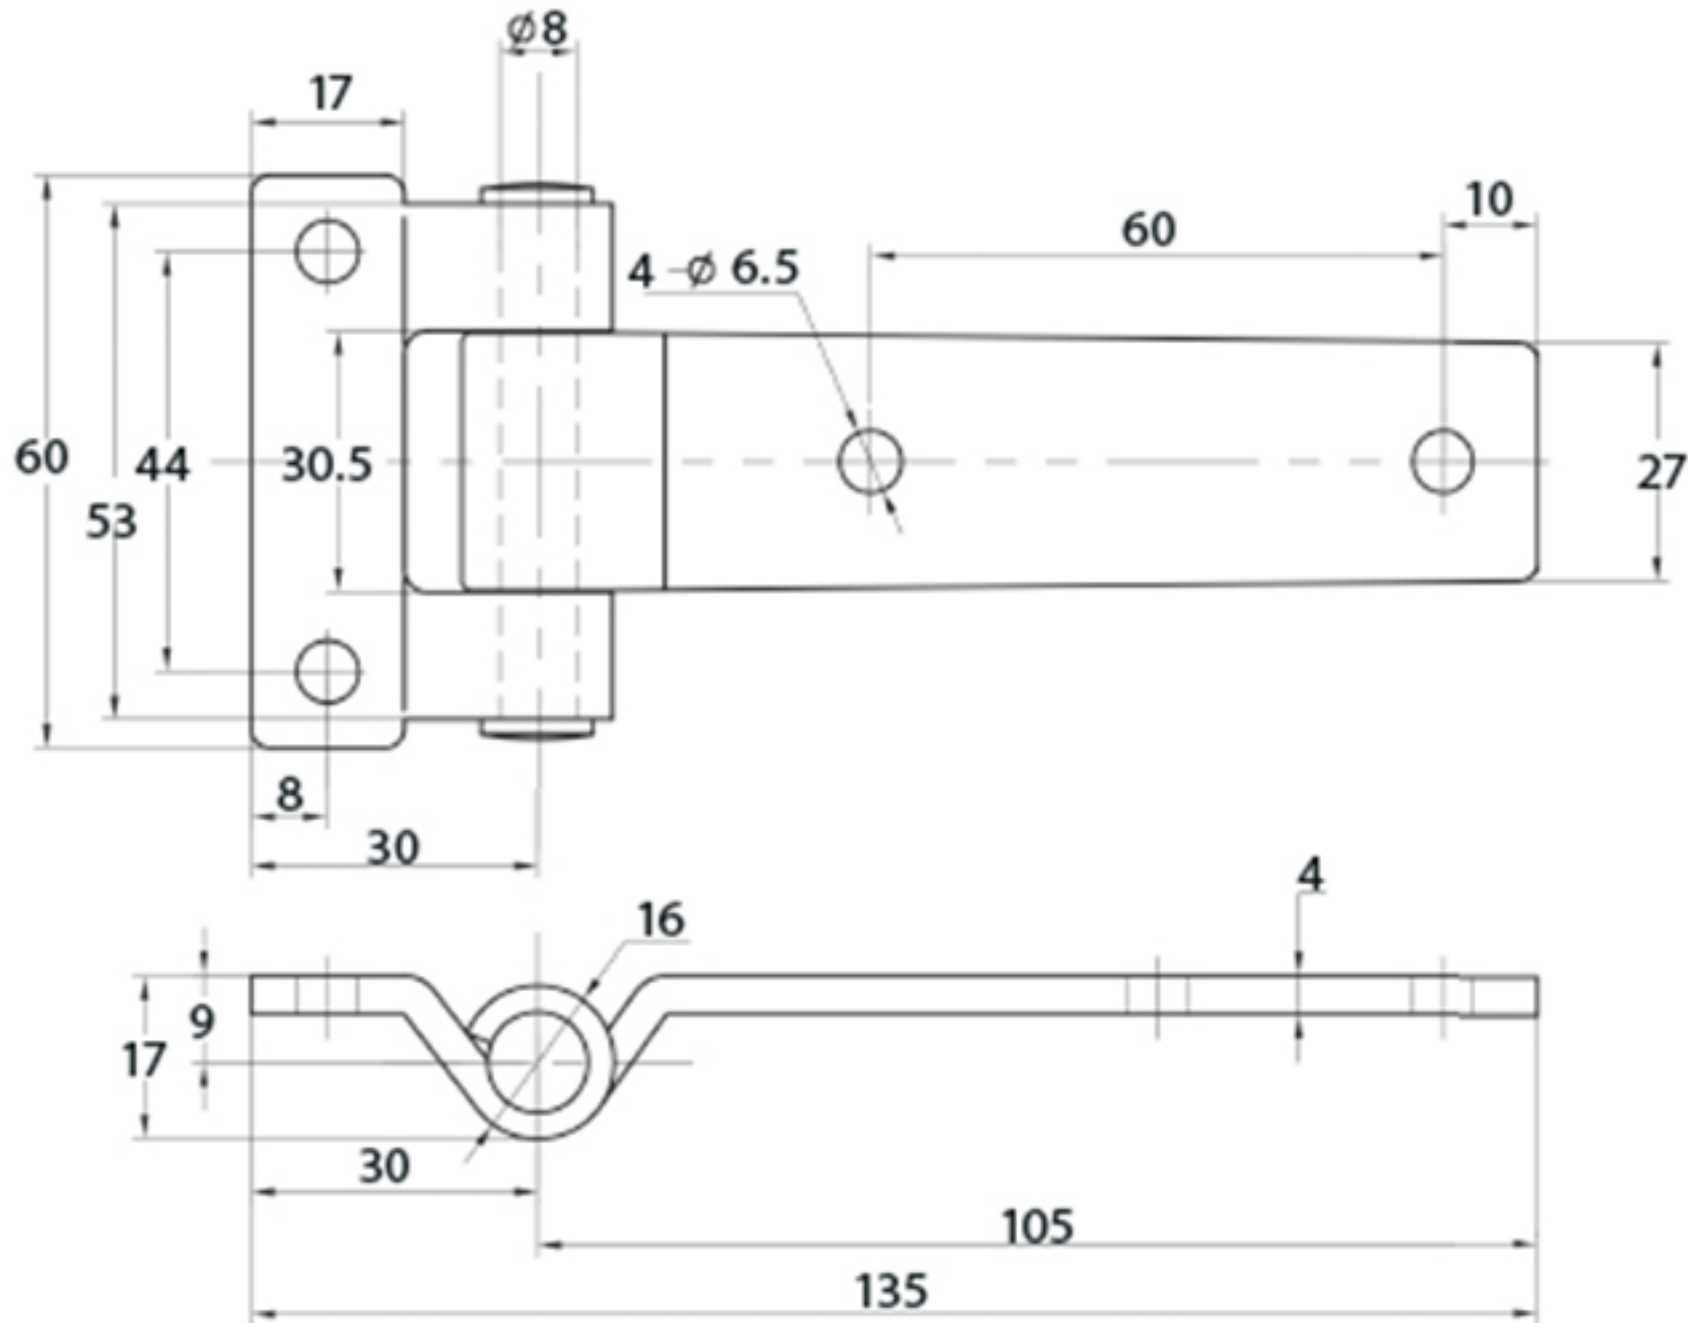

# TECHNICAL DRAWING

**Tower Industry**  
YOUR MANUFACTURING BASE IN CHINA

Sales@tower-machinery.com  
www.tower-machinery.com

TW-SH208  
TW-SH208S

Strap Hinge

DIMENSIONS: 135mm

MATERIAL: Steel / Stainless steel