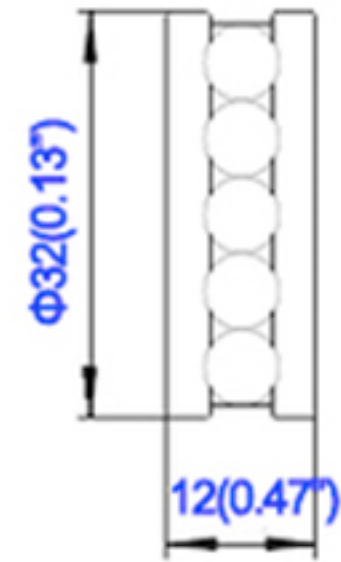

TECHNICAL DRAWING

51202 XCS

Tower Industry
YOUR MANUFACTURING BASE IN CHINA

Sales@tower-machinery.com
www.tower-machinery.com

TW-BH002B
Barrel Hinge

DIMENSIONS: 8"

MATERIAL: Steel

FINISH: Power coated