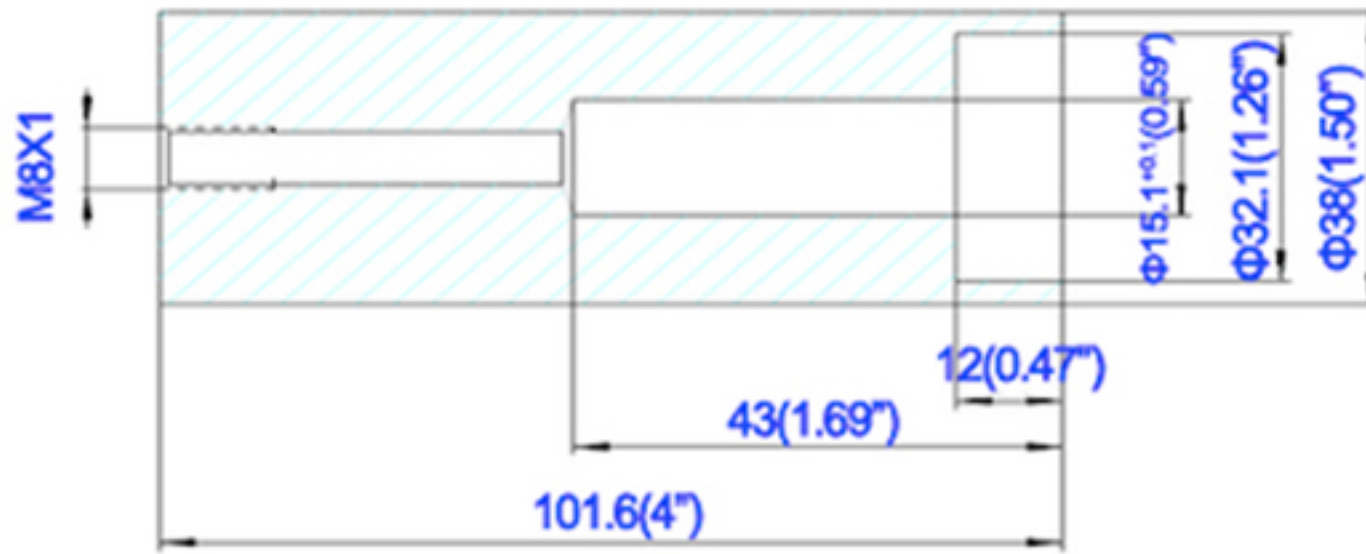

TECHNICAL DRAWING

51202 XCS

Tower Industry
YOUR MANUFACTURING BASE IN CHINA

Sales@tower-machinery.com
www.tower-machinery.com

TW-BH002B
Barrel Hinge

DIMENSIONS: 8"

MATERIAL: Steel

FINISH: Power coated