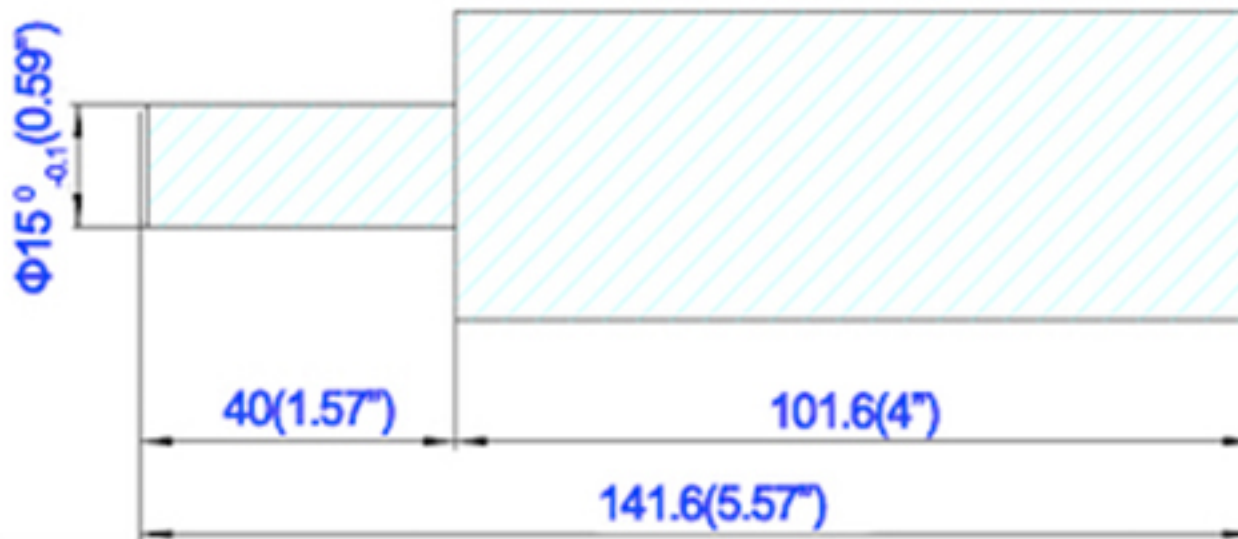

TECHNICAL DRAWING

51202 XCS

Tower Industry
YOUR MANUFACTURING BASE IN CHINA

Sales@tower-machinery.com
www.tower-machinery.com

TW-BH002B
Barrel Hinge

DIMENSIONS: 8"

MATERIAL: Steel

FINISH: Power coated