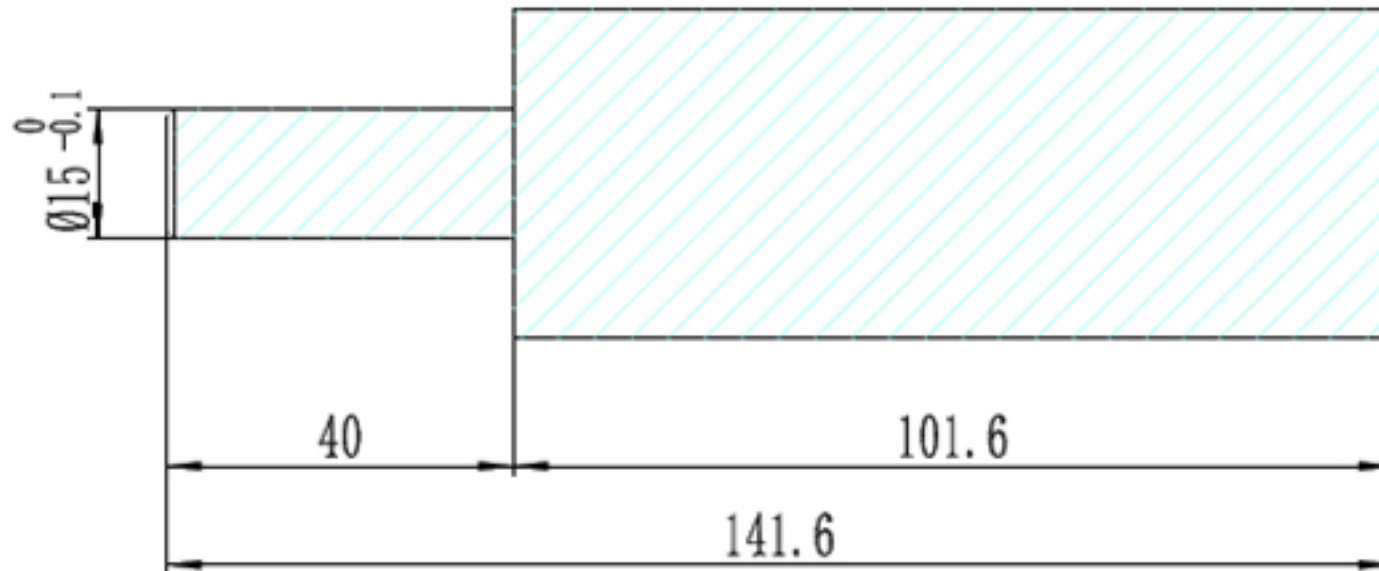

TECHNICAL DRAWING

Tower Industry
YOUR MANUFACTURING BASE IN CHINA

Sales@tower-machinery.com
www.tower-machinery.com

TW-BH002
Barrel Hinge

DIMENSIONS: 8"
MATERIAL: Steel
FINISH: Power coated