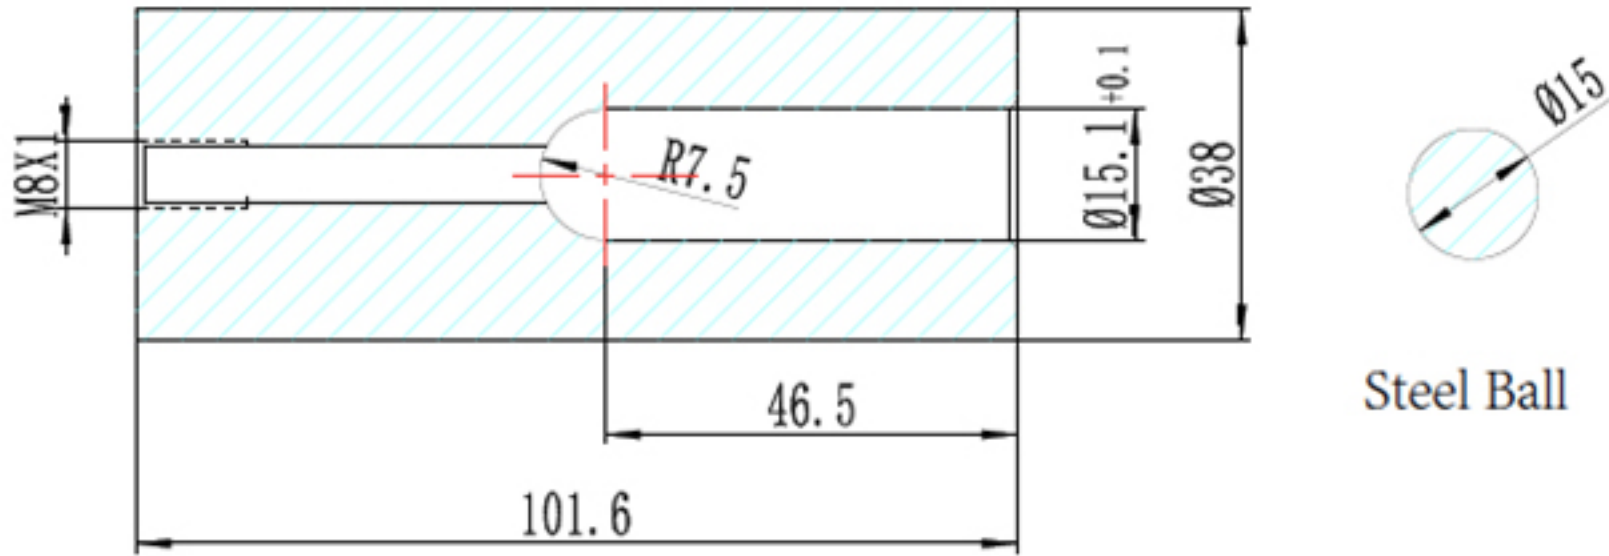

TECHNICAL DRAWING

Tower Industry
YOUR MANUFACTURING BASE IN CHINA

Sales@tower-machinery.com
www.tower-machinery.com

TW-BH002
Barrel Hinge

DIMENSIONS: 8"
MATERIAL: Steel
FINISH: Power coated